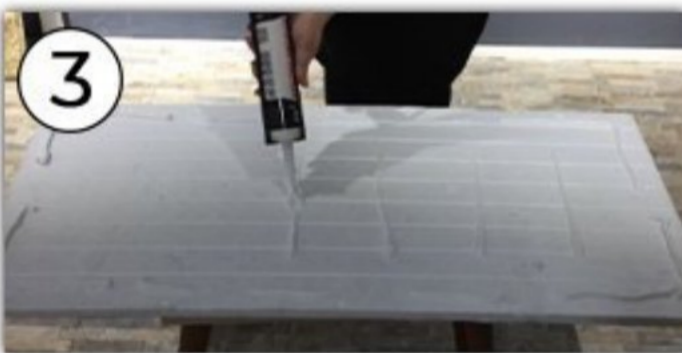

What tools do you need?

- ✔ Pencil
- ✔ Utility knife
- ✔ Tape measure
- ✔ Silicone glue

• Measure your wall

Make sure your wall is clean, dry and dust free.

• How many panels do you need?

Panel: 19.7 in. X 39.4 in. Each panel covers approximately 5.3 sq. ft. One box contains 10 panels and covers 53 sq. ft. The area of a 12 feet wide and 8 feet tall wall is 96 sq. ft., which can be covered by 2 boxes, leaving 1 spare panel for cutting errors and rounding.

• Glue the panels

Apply the silicone adhesive on the back of the panel as shown in the image and stick the panel to your wall. You can start the installation process from the lower right or upper left corner of your wall. For a more dynamic view, you can use a panel that you previously cut out in the next sequence.

• Coller les panneaux

Appliquez l'adhésif silicone au dos du panneau comme indiqué sur l'image et collez le panneau sur votre mur. Vous pouvez commencer à coller à partir du coin inférieur droit ou supérieur gauche de votre mur. Pour une vue plus dynamique, vous pouvez utiliser un panneau que vous aurez préalablement découpé dans la séquence suivante.