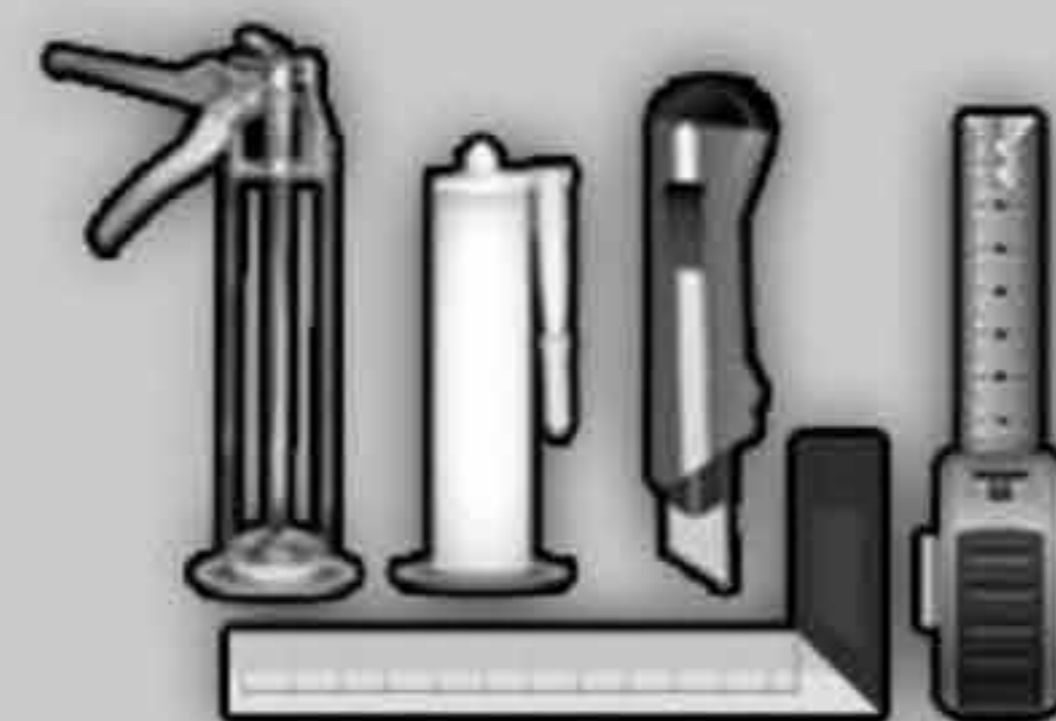

What tools do you need?

- ✔ Pencil
- ✔ Utility knife
- ✔ Tape measure
- ✔ Silicone glue

Quels outils avez-vous besoin ?

- ✔ Mètre à ruban
- ✔ Couteau tout usage
- ✔ Crayon
- ✔ Colle silicone

• Measure your wall

• Glue the panels

Apply the silicone adhesive on the back of the panel as shown in the image and stick the panel to your wall. You can start the installation process from the lower right or upper left corner of your wall. For a more dynamic view, you can use a panel that you previously cut out in the next sequence.