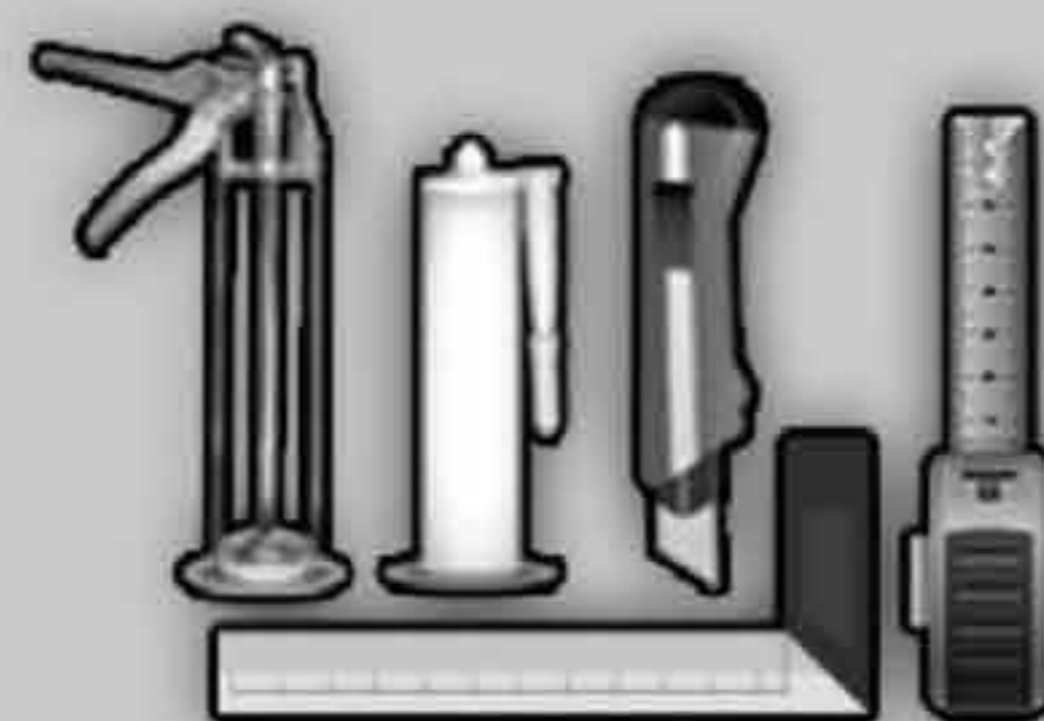

What tools do you need?

- ✔ Pencil
- ✔ Utility knife
- ✔ Tape measure
- ✔ Silicone glue

Quels outils avez-vous besoin ?

- ✔ Mètre à ruban
- ✔ Couteau tout usage
- ✔ Crayon
- ✔ Colle silicone

• Measure your wall

• Glue the panels

Apply the silicone adhesive on the back of the panel as shown in the image and stick the panel to your wall. You can start the installation process from the lower right or upper left corner of your wall. For a more dynamic view, you can use a panel that you previously cut out in the next sequence.