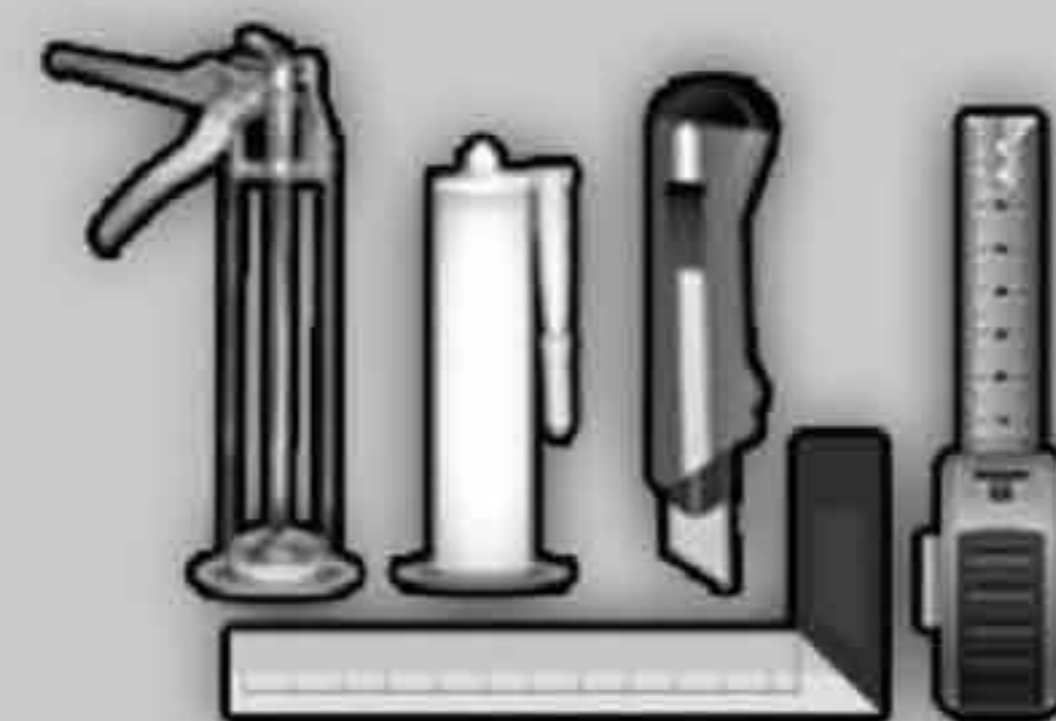

What tools do you need?

- ✔ Pencil
- ✔ Utility knife
- ✔ Tape measure
- ✔ Silicone glue

Quels outils avez-vous besoin ?

- ✔ Mètre à ruban
- ✔ Couteau tout usage
- ✔ Crayon
- ✔ Colle silicone

• Measure your wall