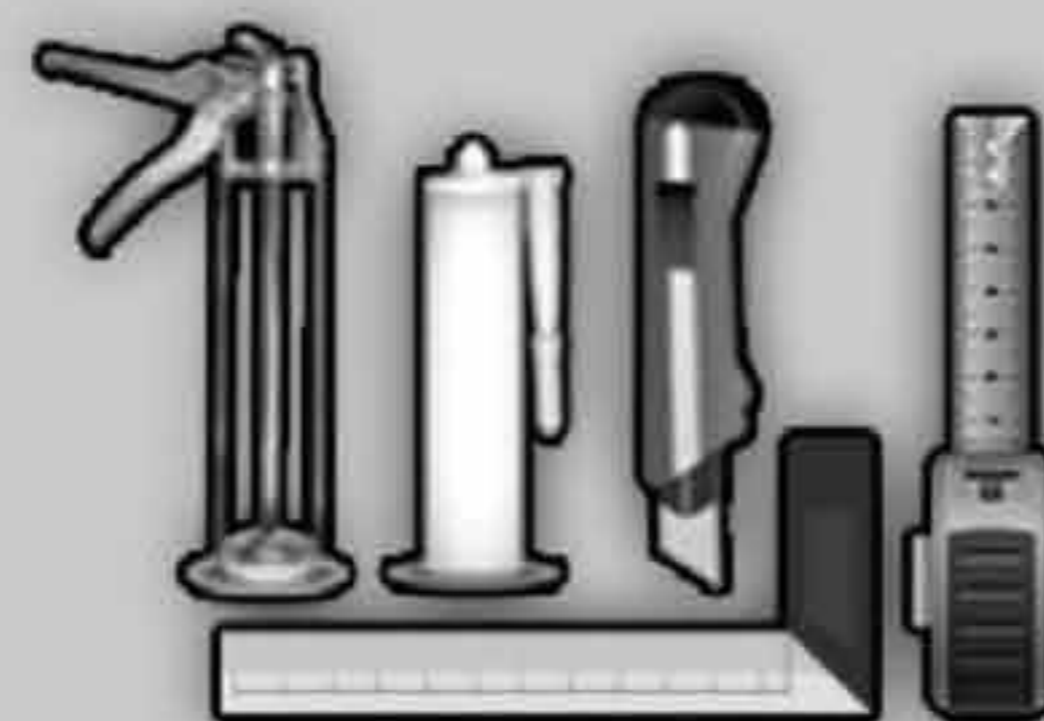

What tools do you need?

- ✔ Pencil
- ✔ Utility knife
- ✔ Tape measure
- ✔ Silicone glue

Quels outils avez-vous besoin ?

- ✔ Mètre à ruban
- ✔ Couteau tout usage
- ✔ Crayon
- ✔ Colle silicone

• Measure your wall

• Glue the panels

Apply the silicone adhesive on the back of the panel as shown in the image and stick the panel to your wall. You can start the installation process from the lower right or upper left corner of your wall. For a more dynamic view, you can use a panel that you previously cut out in the next sequence.