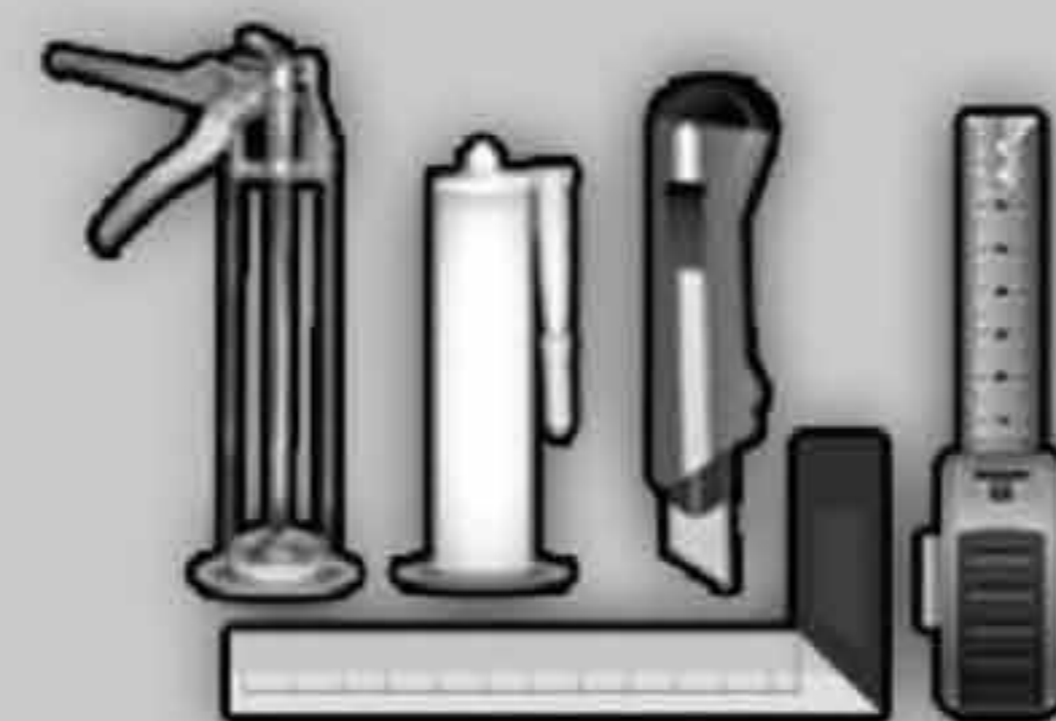

What tools do you need?

- ✔ Pencil
- ✔ Utility knife
- ✔ Tape measure
- ✔ Silicone glue

Quels outils avez-vous besoin ?

- ✔ Mètre à ruban
- ✔ Couteau tout usage
- ✔ Crayon
- ✔ Colle silicone

• Measure your wall