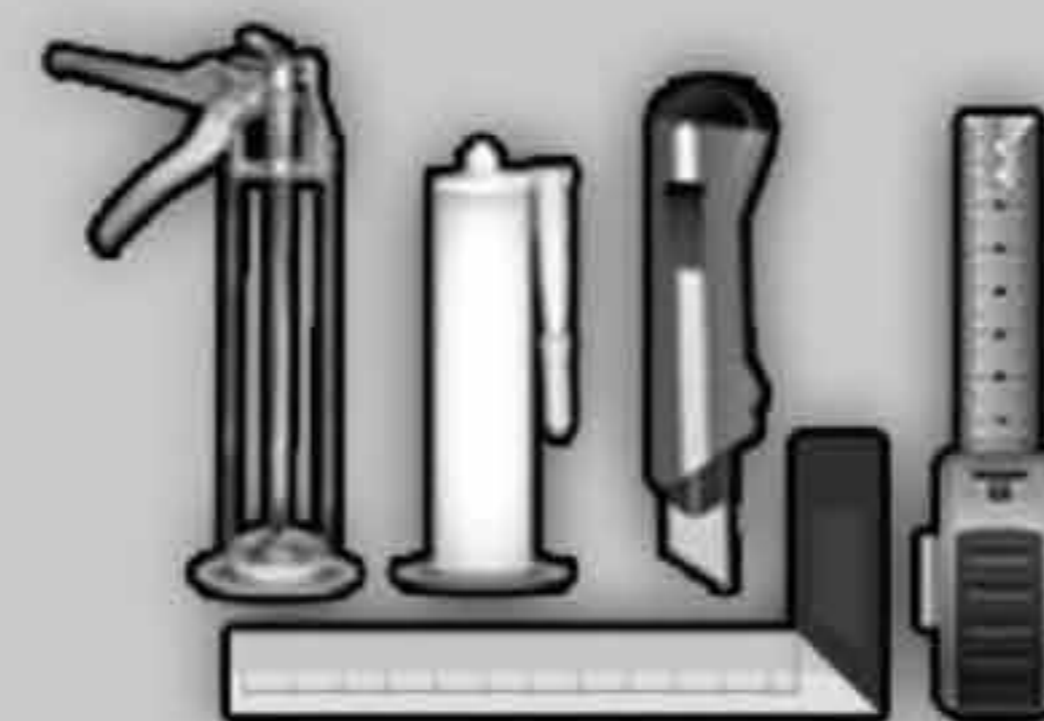

What tools do you need?

- ✔ Pencil
- ✔ Utility knife
- ✔ Tape measure
- ✔ Silicone glue

Quels outils avez-vous besoin ?

- ✔ Mètre à ruban
- ✔ Couteau tout usage
- ✔ Crayon
- ✔ Colle silicone

• Measure your wall

• Glue the panels

Apply the silicone adhesive on the back of the panel as shown in the image and stick the panel to your wall. You can start the installation process from the lower right or upper left corner of your wall. For a more dynamic view, you can use a panel that you previously cut out in the next sequence.