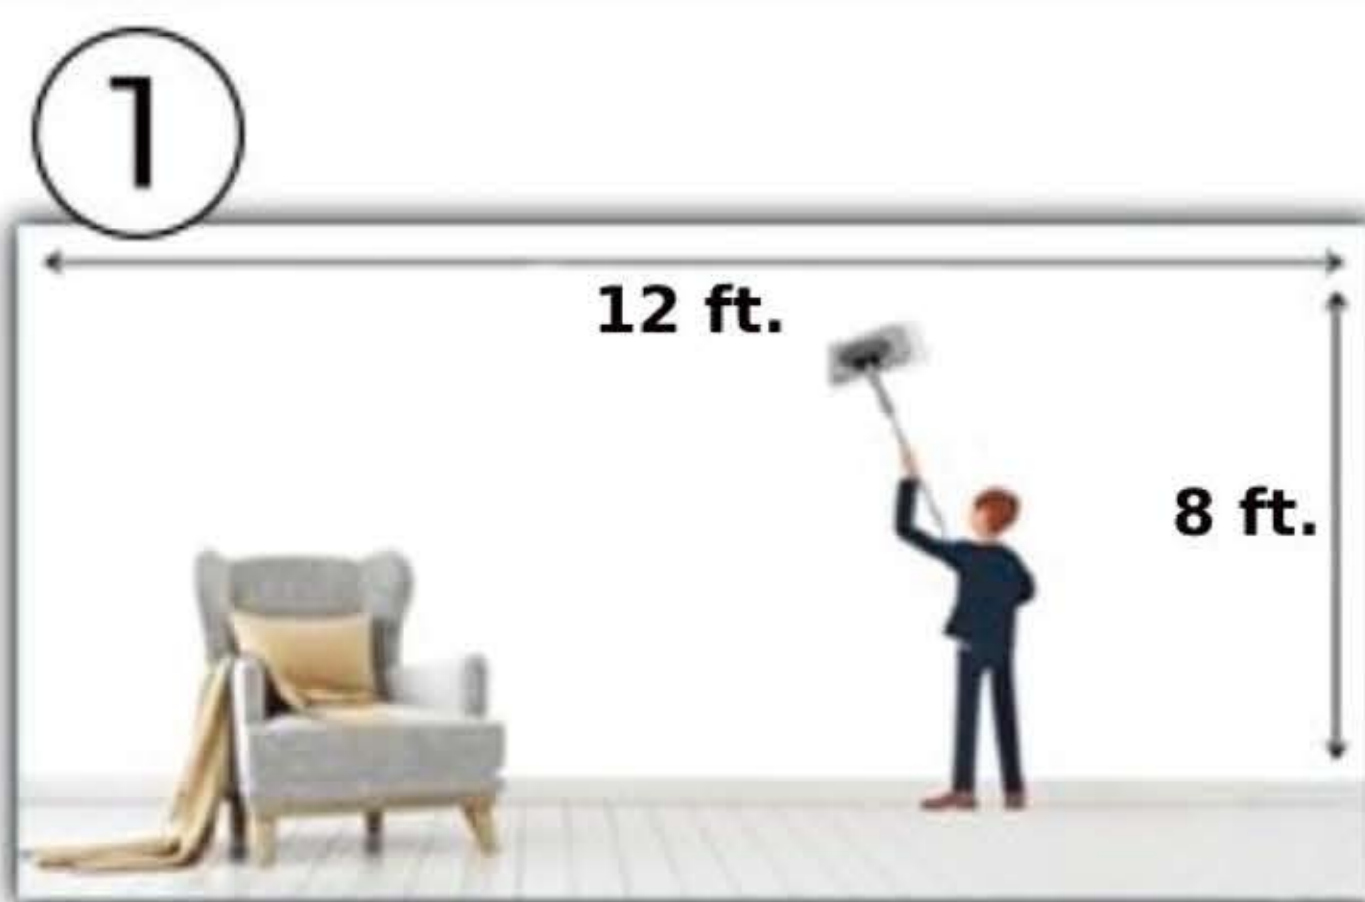

What tools do you need?

- ✔ Pencil
- ✔ Utility knife
- ✔ Tape measure
- ✔ Silicone glue

Quels outils avez-vous besoin ?

- ✔ Mètre à ruban
- ✔ Couteau tout usage
- ✔ Crayon
- ✔ Colle silicone

• Measure your wall

Make sure your wall is clean, dry and dust free.

• How many panels do you need?

Panel: 19.7 in. X 39.4 in. Each panel covers approximately 5.3 sq. ft. One box contains 10 panels and covers 53 sq. ft. The area of a 12 feet wide and 8 feet tall wall is 96 sq. ft., which can be covered by 2 boxes, leaving 1 spare panel for cutting errors and rounding.

• Glue the panels

Apply the silicone adhesive on the back of the panel as shown in the image and stick the panel to your wall. You can start the installation process from the lower right or upper left corner of your wall. For a more dynamic view, you can use a panel that you previously cut out in the next sequence.